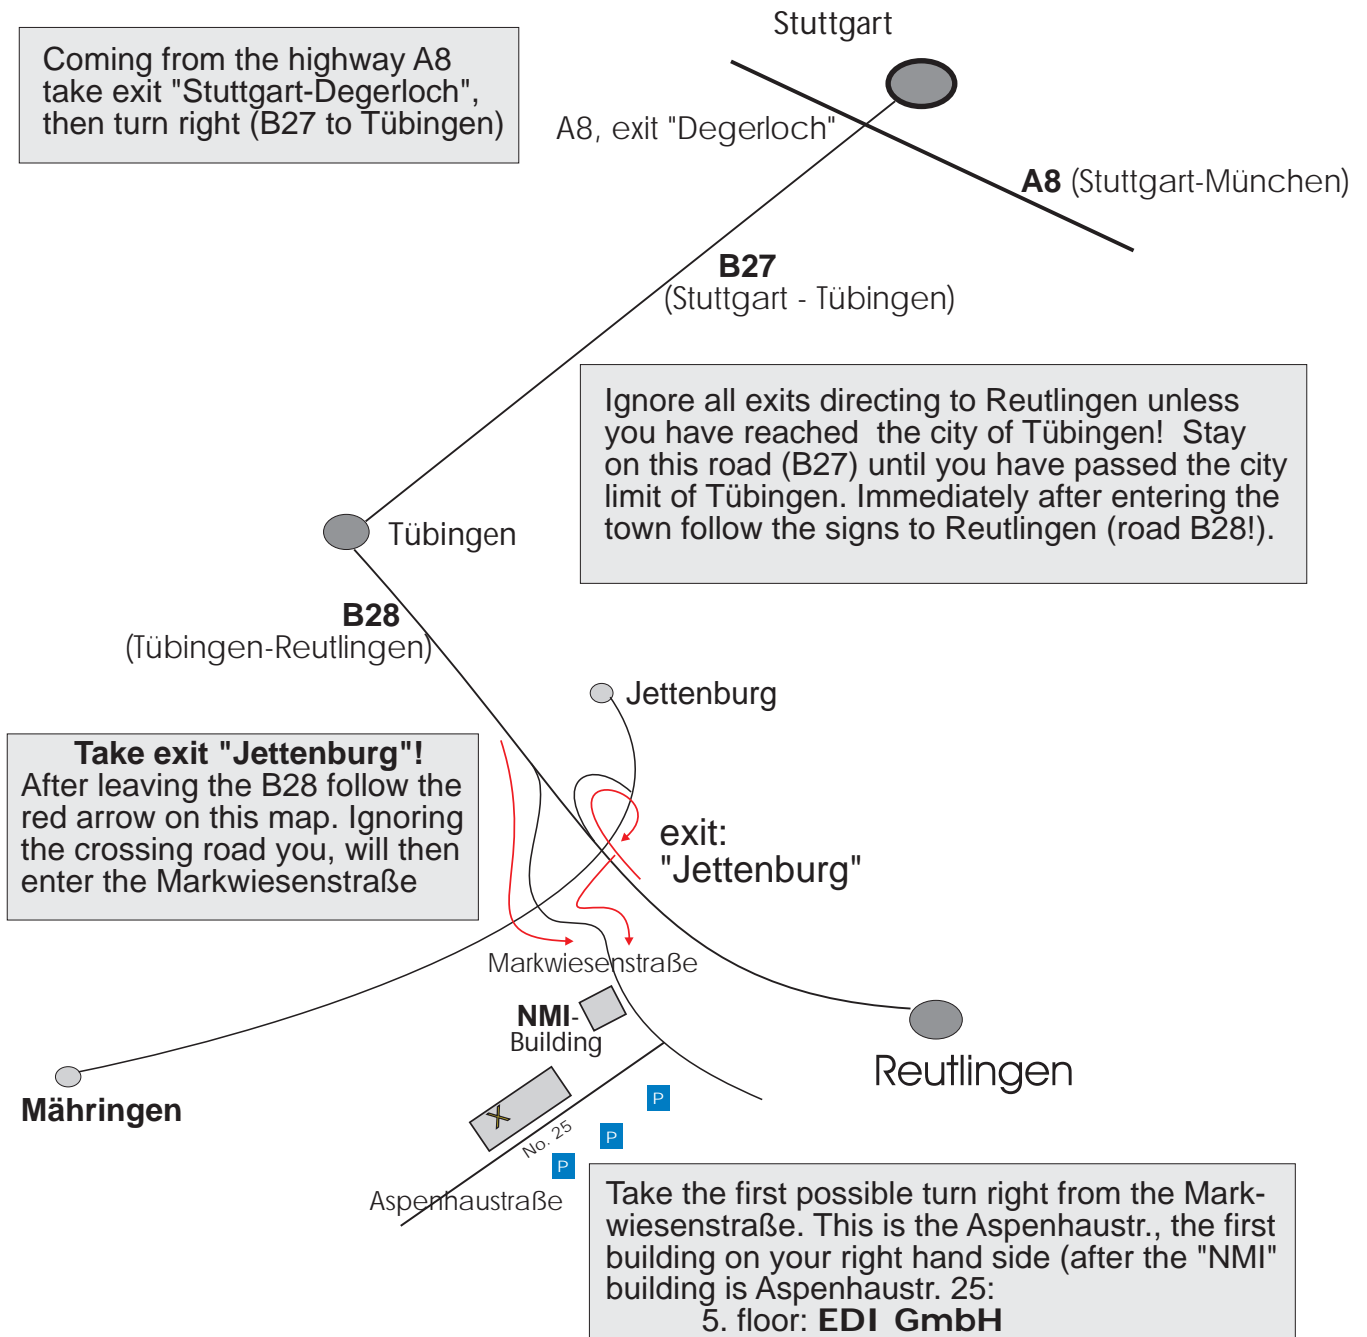

Your way to EDI GmbH

Have a nice trip!
(In case of any problems just call:
guiding service: 0 71 21 / 43 41 03)